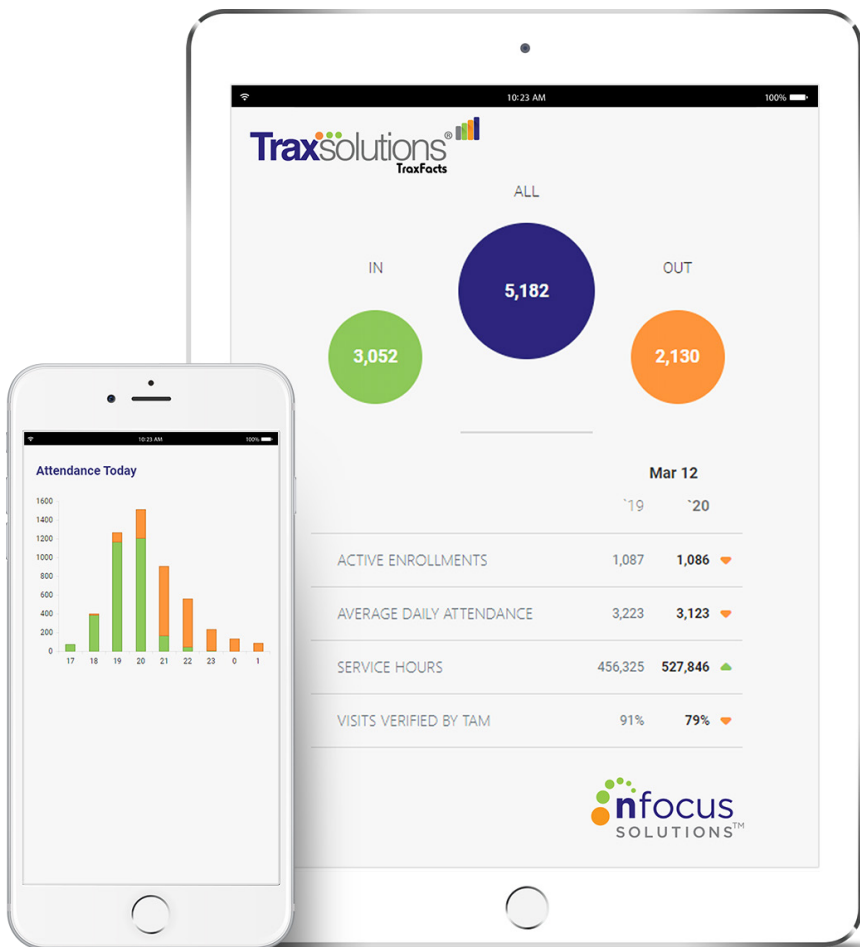

High-Level Executive Data

Executive Overview

Executives can easily see a high-level overview of the operations data they need for smarter-decision making on a single, easy to use dashboard.

Instant Data

Instant data gives executives a quick overview of overall service hours and average daily attendance metrics by site or by organization, including YOY enrollment comparison.

Performance Management

Real-time at-a-glance visibility into clear and concise business performance data is readily available across all sites.

TraxFacts for Executives Features

High-Level Overview

- View operations data
- Track important metrics
- Provide valuable insights

At-A-Glance Visibility

- Real-time data
- Precise business performance
- Available across all sites

Compare YOY Performance

- Service hours
- Average daily attendance
- Active enrollments

Built for Executives

- Fully integrated
- Site & organization data
- Enrollment & trends